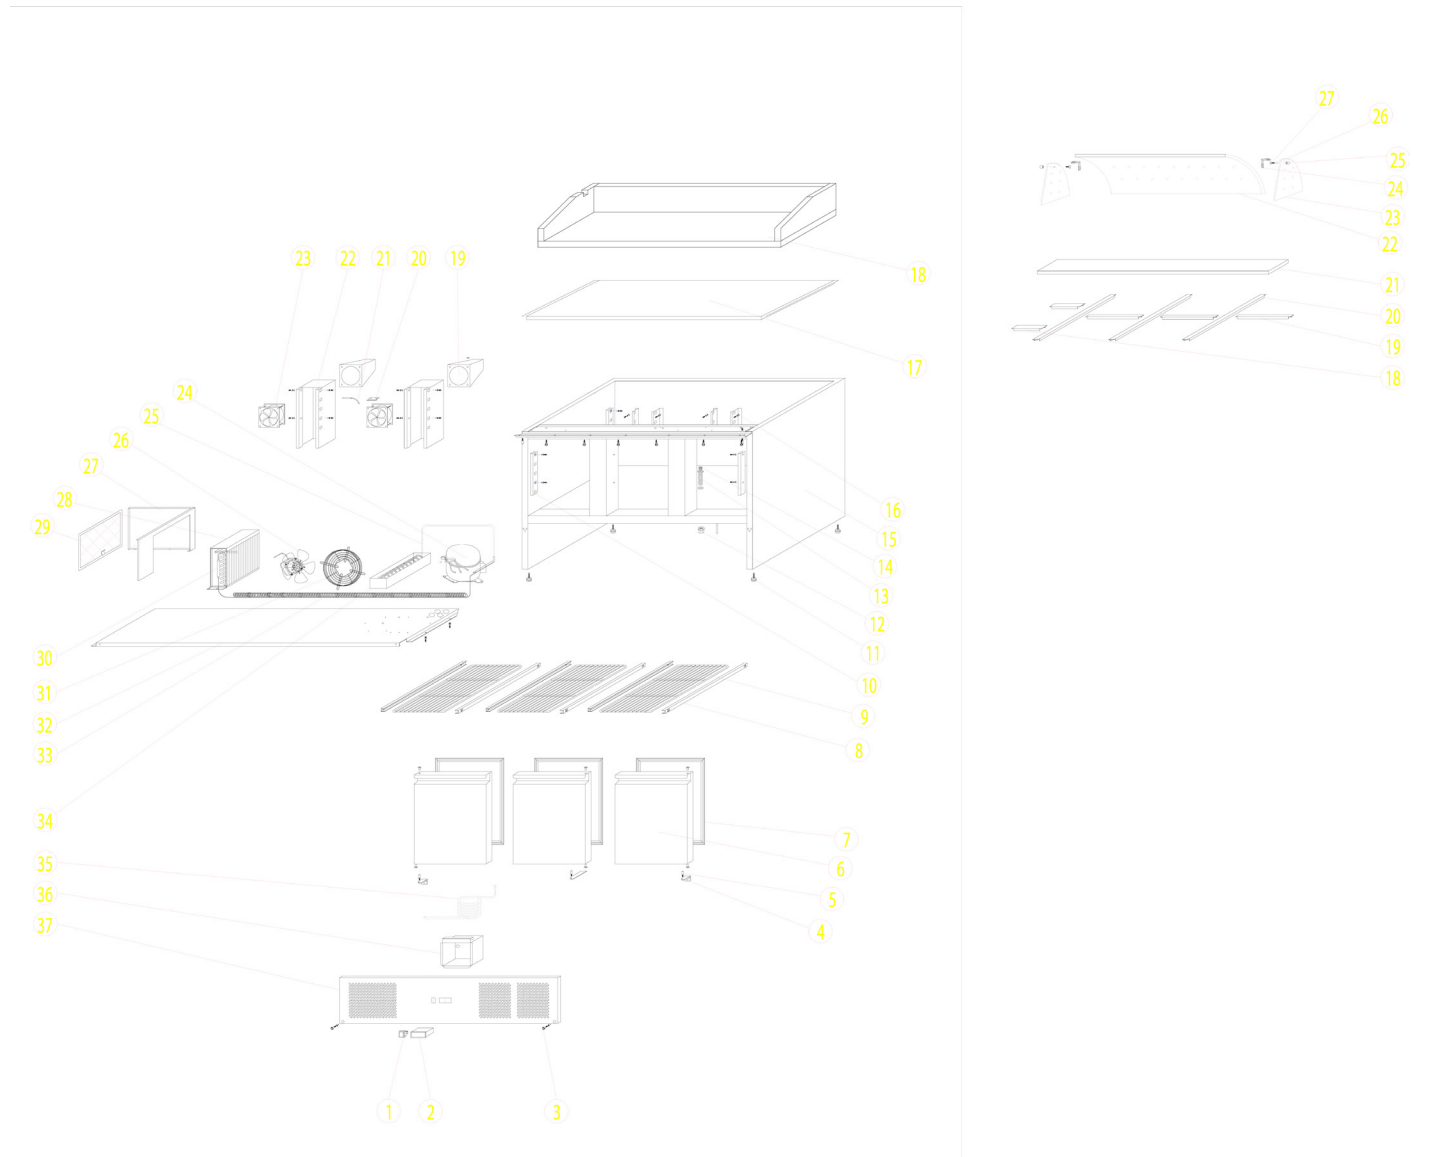

Exploded view

Explodierte Ansicht | Dessin technique | Rozkres
Vista en despiece ordenado

MP 903

Exploded view 1/1

Exploded view

Explodierte Ansicht | Dessin technique | Rozkres Vista en despiece ordenado

MP 903

ARTICLE	NUMBER	POSITION
MAIN SWITCH	S900.01	01
THERMOSTAT	S900.02	02
PLASTIC CAP	S900.03	03
DOWN HINGE/RIGHT/LEFT	S900.05	04
DOWN HINGE AXIS	S900.06	05
DOOR RIGHT/LEFT	S900.07	06
GASKET	S900.08	07
GUIDE/RIGHT/LEFT	S900.10	08
SHELF	S900.11	09
SIDE SUPPORT/RIGHT/LEFT	S900.12	10
FEET	S900STD.38M12	11
DRAIN PIPE NUT	S900.14	12
DRAIN PIPE	S900.15	13
DRAIN PIPE COVER	S900.16	14
BODY	S903.01	15
BACK SUPPORT/RIGHT/LEFT	S900.18	16
TMP KEEPING BOX	S903PZ.01	17
GRANITE PANNEL	S903PZ.02	18
AIRFLOW DUCT	S901.03	19
SENSOR FIXED CLIP	S900.31	20
SENSOR	S900.32	21
CIRCLE FAN SUPPORT	S901.04	22
CIRCLE FAN	GN2100TN.23	23
COMPRESSOR	S903.05	24
DISCHARGE TUBE	S900.36	25
CONDENSER FAN	GN650TN.34	26
CONDENSER COVER BOARD	S903.06	27
CONDENSER	GN650TN.38	28
FILTER	S903.08	29
FILTER DRIER	S1410TN.14	30
BASKET GUARD GRILLS	GN650TN.46	31
UNIT BOARD	S903.09	32
CAPILLARY	S900.43	33
WATER PAN	S900.40A	34
PLUG	S900.47	35
JUNCTION BOX	S900.48	36
FRONT PANEL	S903.11	37